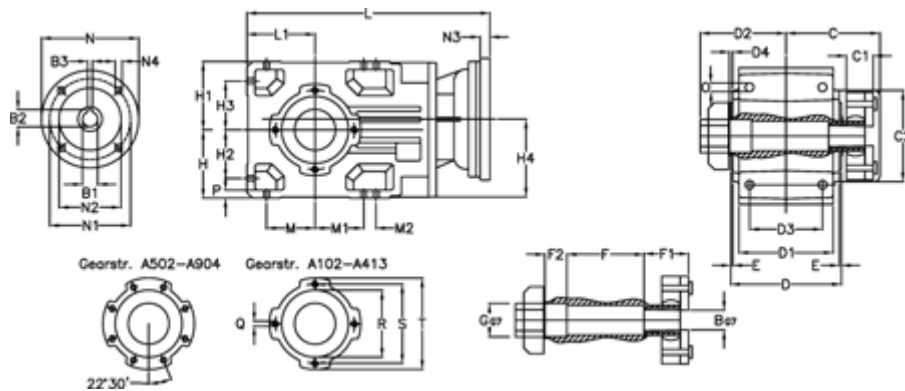

Article number: 296003527076425

Description: Bevel helical gearbox
A353QF40-270,7-P71B5

Measures

B = 40	D1 = 166	F2 = 53	L = 417.0	N3 = 4,5
B1 = 14	D2 = 80	G = 42	L1 = 100	N4 = M8x16
B2 = 16.3	D3 = 135	GA = 43	M = 73.0	O = 12.0
B3 = 5	d4 = 5.0	H = 100	M1 = 73.0	P = 11
C = 70.0	Description = A353 QF-xx P71 B5	H1 = 100	M2 = 11	Q = M10x17
C1 = 24	E = 3.5	H2 = 73.0	N = 160	R = 110
C2 = 90.0	F = 12.0	H3 = 73.0	N1 = 130	S = 130
D = 173	F1 = 48.0	H4 = 114.0	N2 = 110	T = 150